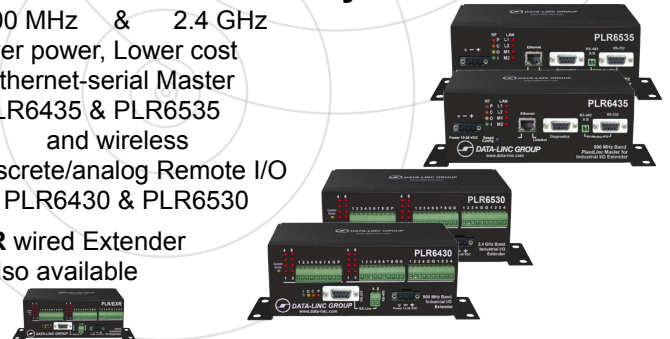

PlantLinc PLR Family System

Protocol Master to Remote I/O

PLR6400 & PLR6500 Systems

900 MHz & 2.4 GHz
Lower power, Lower cost
Ethernet-serial Master
PLR6435 & PLR6535
and wireless
discrete/analog Remote I/O
PLR6430 & PLR6530

EXR wired Extender
also available

High-speed OFDM

FastLinc™ FLC Family

FLC910E

900 MHz, 54Mbps
316 mW