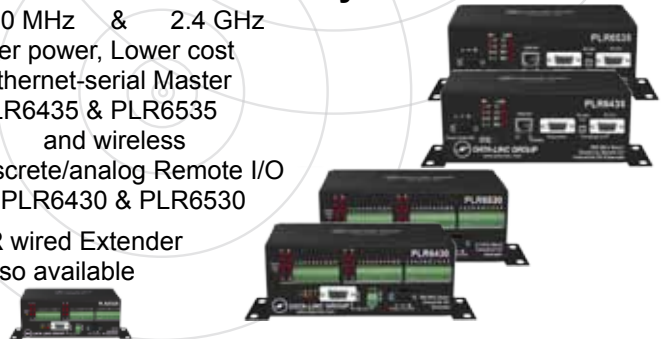

PlantLinc PLR Family System

Protocol Master to Remote I/O

PLR6400 & PLR6500 Systems

900 MHz & 2.4 GHz
Lower power, Lower cost
Ethernet-serial Master
PLR6435 & PLR6535
and wireless
discrete/analog Remote I/O
PLR6430 & PLR6530

EXR wired Extender
also available

High-speed OFDM

FastLinc™ FLC Family

FLC910E

900 MHz, 54Mbps
316 mW